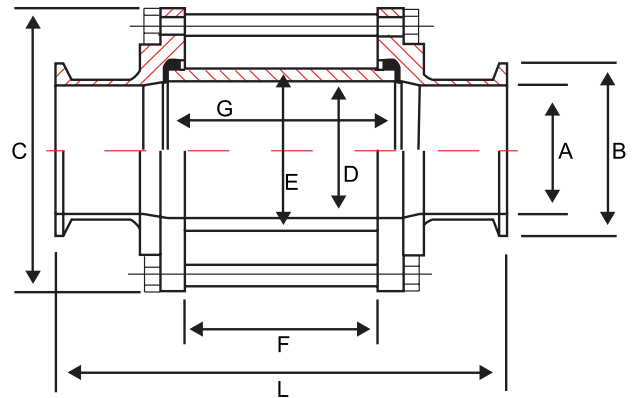

DESIGN FEATURES:

Size: 1-1/2" to 4"
 Body: Machined 316 stainless steel
 Ends: 3A clamp ends
 Max Pressure 145 psi at ambient temperature
 Seals: Silicone
 Max Temperature: 120°C
 Bolting: Stainless steel

* Reference photo

Fiorella Representaciones S.A.C.
 Importador y distribuidor autorizado
 de válvulas SUN en territorio
 latinoamericano.

DIMENSIONS (mm)

SIZE	A	B	C	D	E	F	G	L	WEIGHT (kg)
1-1/2"	38.4	50.8	85.1	34.0	39.9	80.0	89.9	146.1	1.09
2"	47.5	64.0	104.9	49.8	60.0	80.0	89.9	149.9	1.13
2 1/2"	59.5	77.5	-	-	-	-	-	149.9	1.41
3"	72.9	90.9	125.0	75.4	85.1	80.0	89.9	156.0	2.00
4"	97.5	118.9	157.0	100.1	110.0	80.0	89.9	156.0	3.17